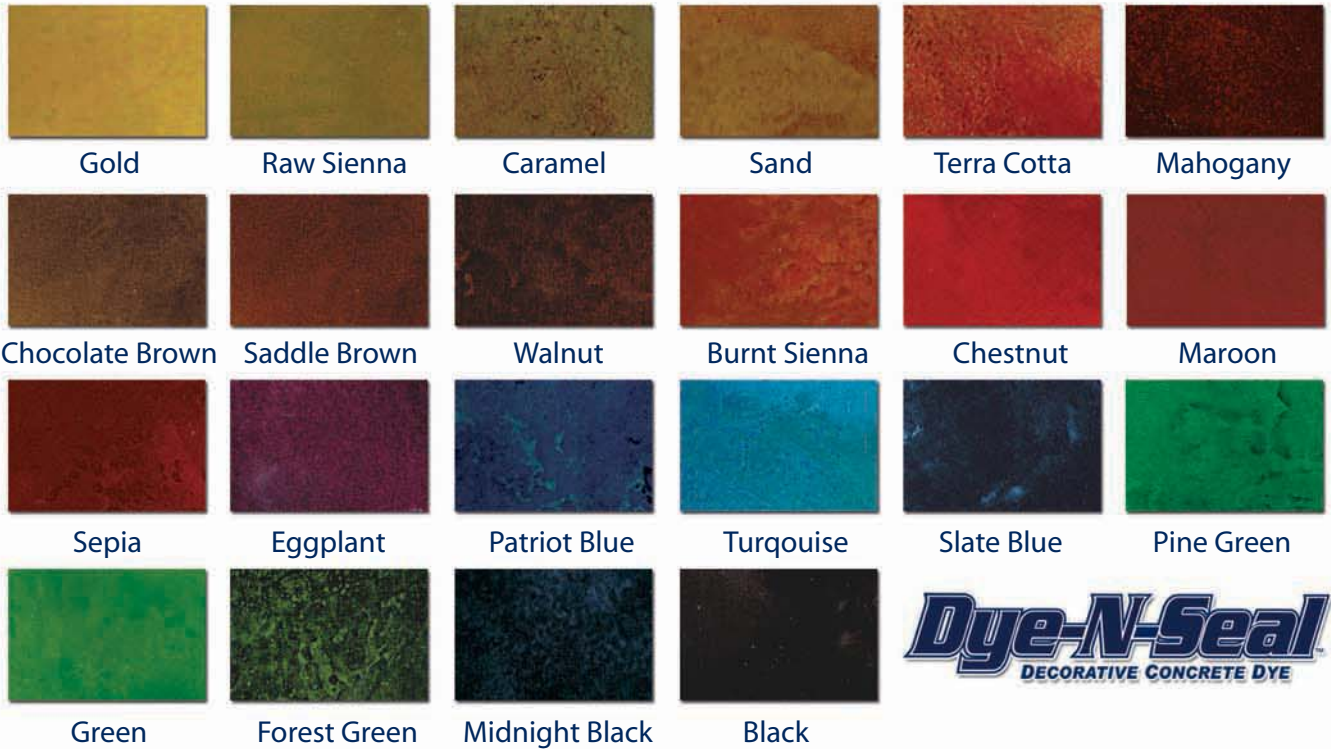

DYE-N-SEAL Color Chart

AMERIPOLISH Color Chart

For more information or to place orders:

American Decorative Concrete Supply Co.

515 South Thompson, Suite B Springdale, AR 72764

Phone: 479.725.0033 • Toll Free: 800.592.9320 • Fax: 479.725.0031